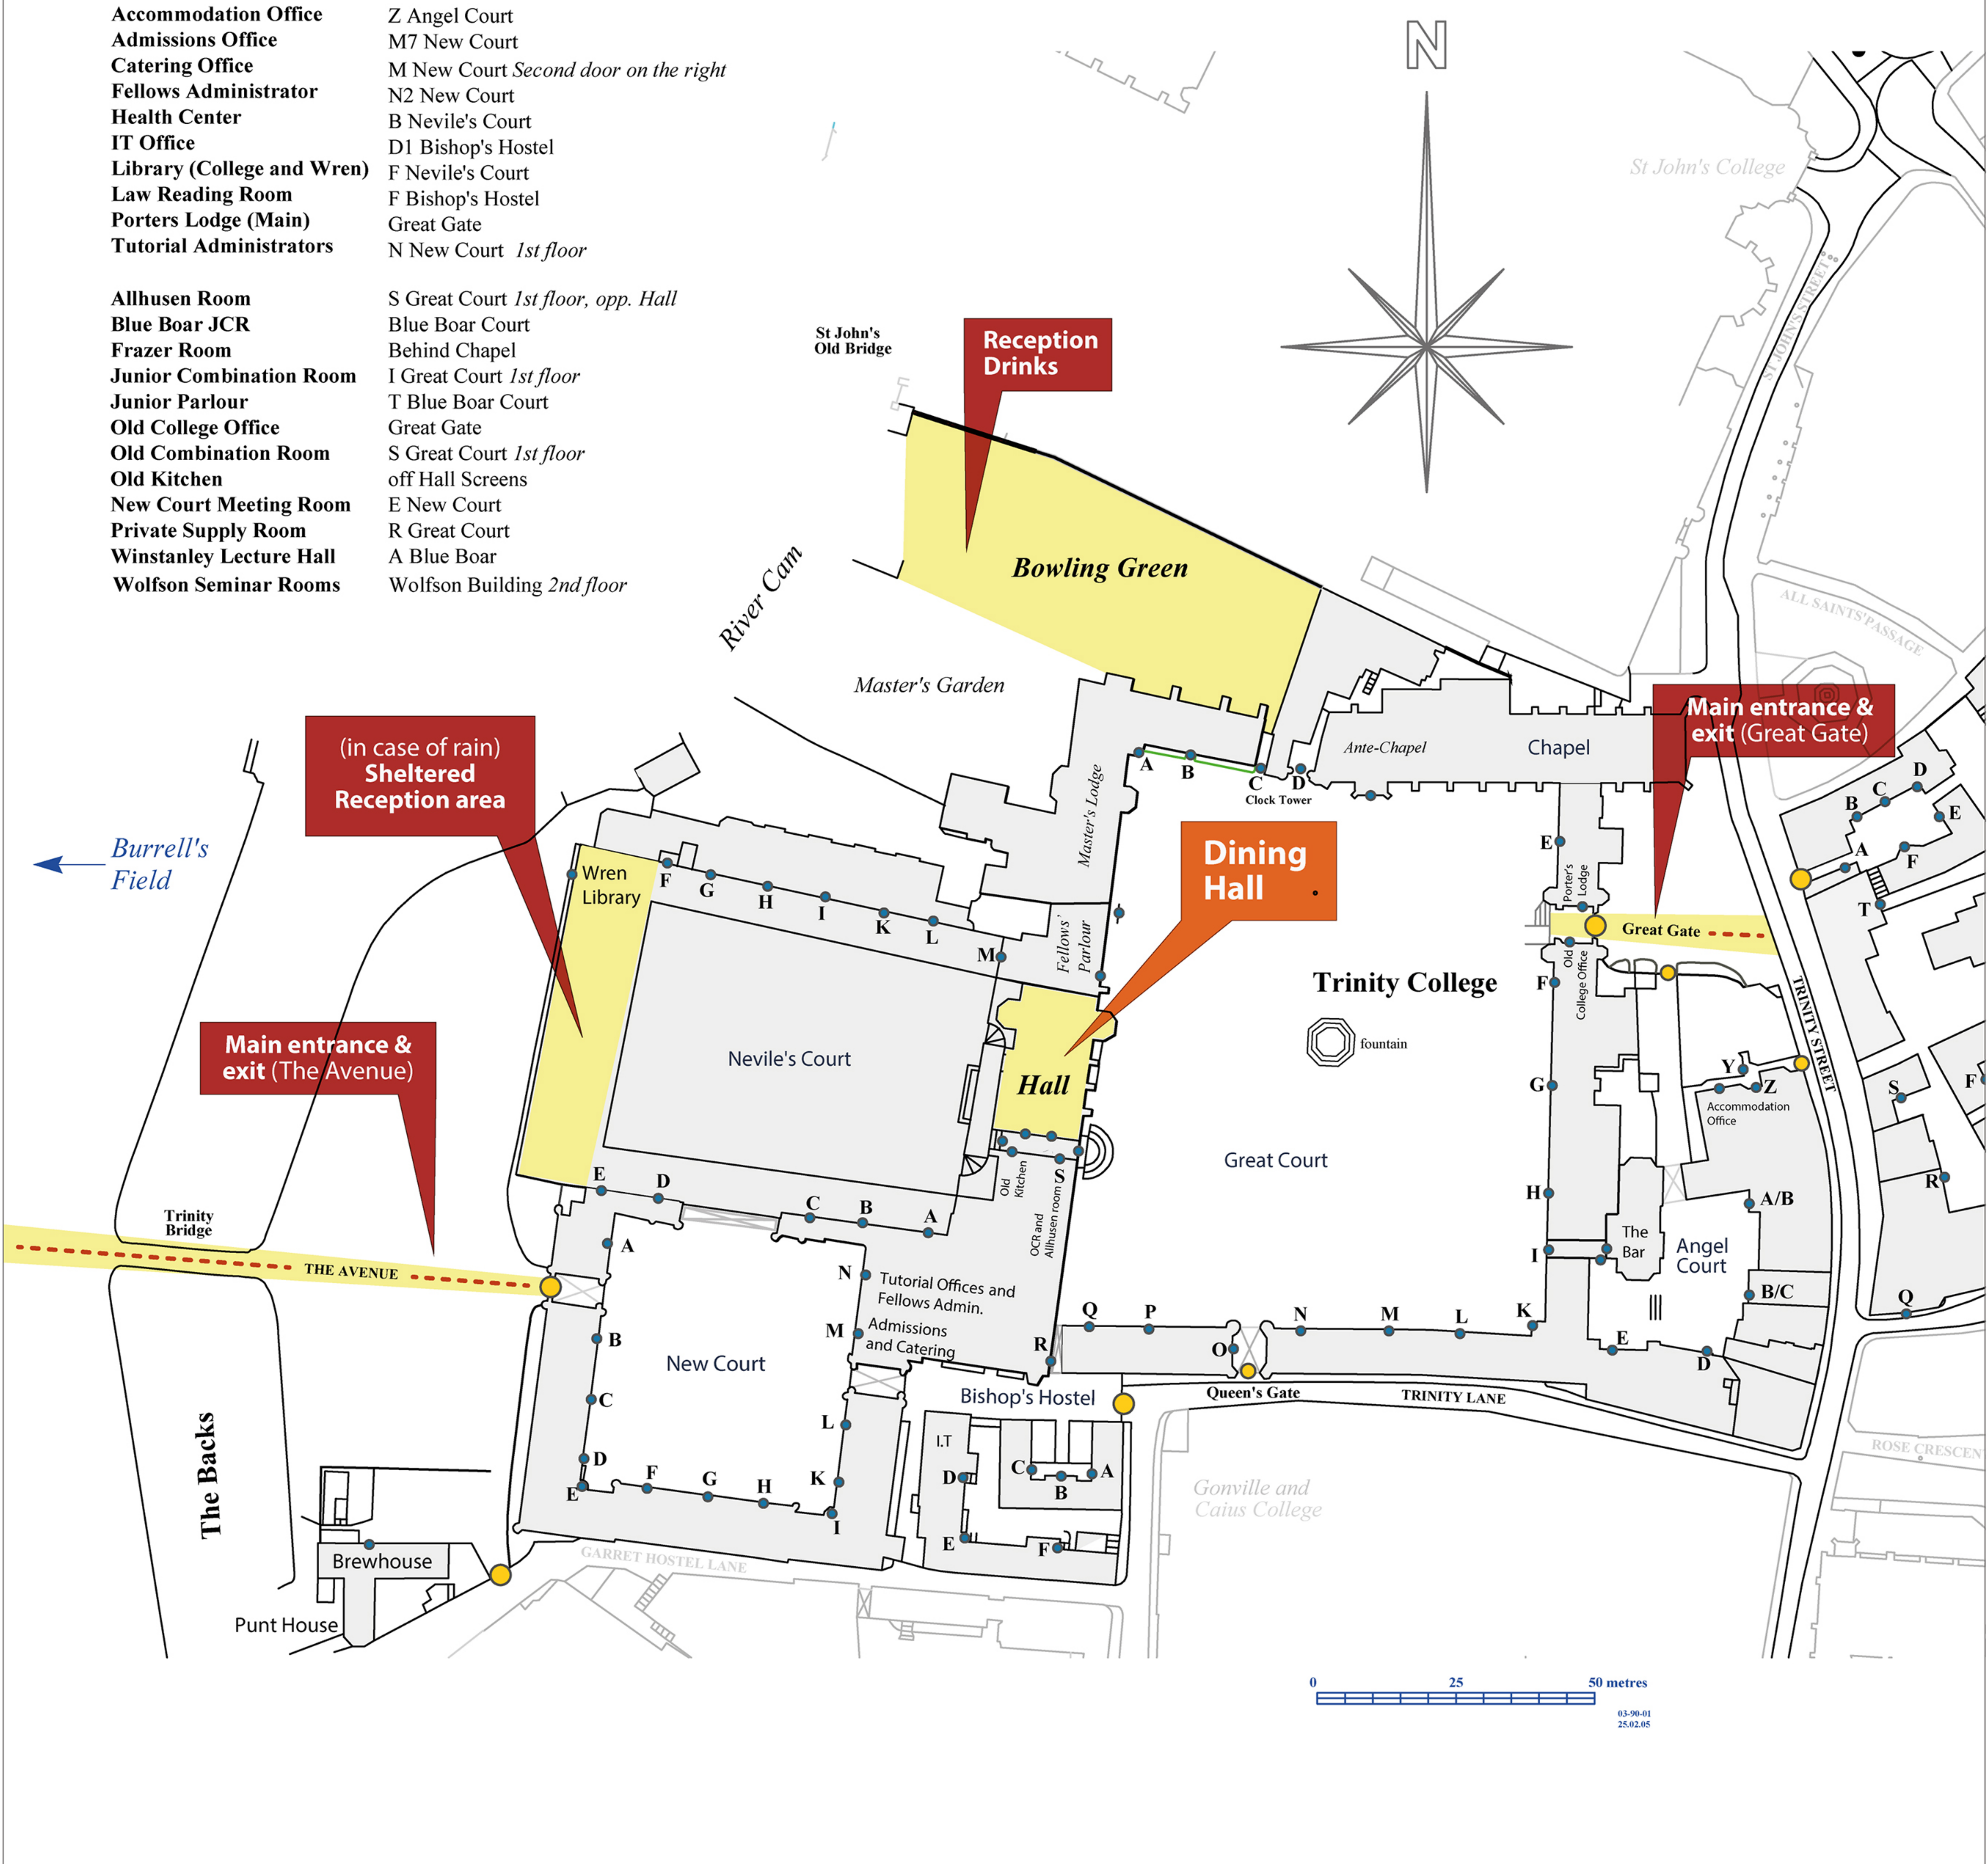

Trinity College Site Map

- Accommodation Office Z Angel Court
- Admissions Office M7 New Court
- Catering Office M New Court *Second door on the right*
- Fellows Administrator N2 New Court
- Health Center B Neville's Court
- IT Office D1 Bishop's Hostel
- Library (College and Wren) F Neville's Court
- Law Reading Room F Bishop's Hostel
- Porters Lodge (Main) Great Gate
- Tutorial Administrators N New Court *1st floor*

- Allhusen Room S Great Court *1st floor, opp. Hall*
- Blue Boar JCR Blue Boar Court
- Frazer Room Behind Chapel
- Junior Combination Room I Great Court *1st floor*
- Junior Parlour T Blue Boar Court
- Old College Office Great Gate
- Old Combination Room S Great Court *1st floor*
- Old Kitchen off Hall Screens
- New Court Meeting Room E New Court
- Private Supply Room R Great Court
- Winstanley Lecture Hall A Blue Boar
- Wolfson Seminar Rooms Wolfson Building *2nd floor*

0 25 50 metres
03-90-01
25.02.05